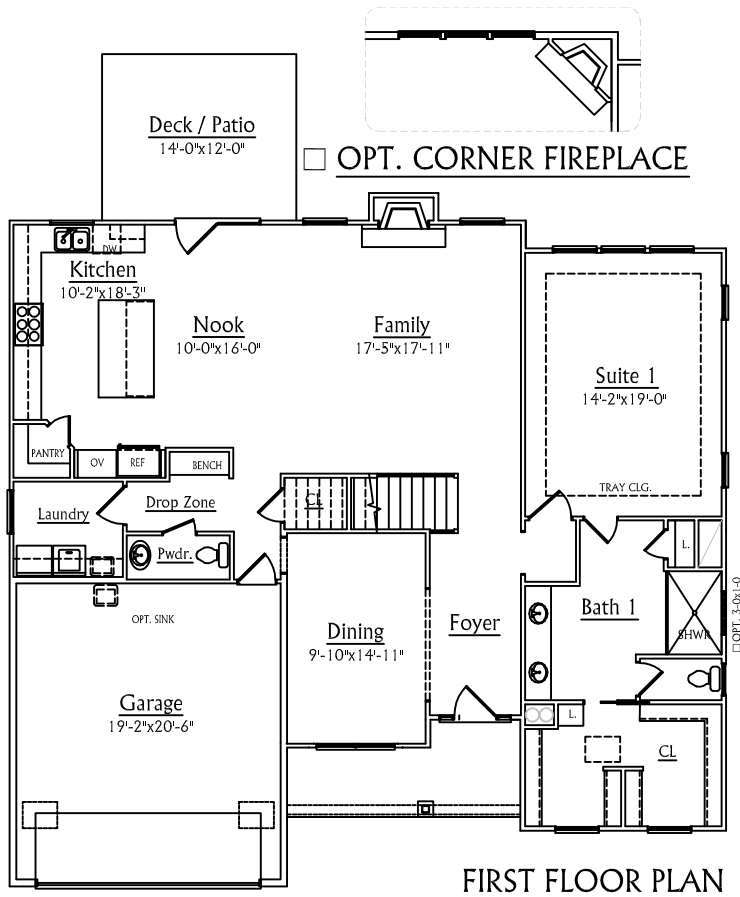

**Knotts Builders**

Presents
The Greenville 2 Story
Plan Number 3306

www.Knottsbuilder.net

Renderings and floor plans are the artist's conceptions, details and dimensions may differ from actual plans. Standard & optional features may vary. Prices are subject to change. See Community Sales Associate for information.

Knotts Builders

Presents
The Greenville 2 Story

Plan Number 3306

- Two Car Garage
- 4 Baths
- 4 Bedrooms
- Bonus Rm.
- Study
- Suite 1 Tray Clg.
- Opt. Pwdr. Rm.
- Gas Fireplace
- Opt. Screened Porch
- Opt. Morning Rm.