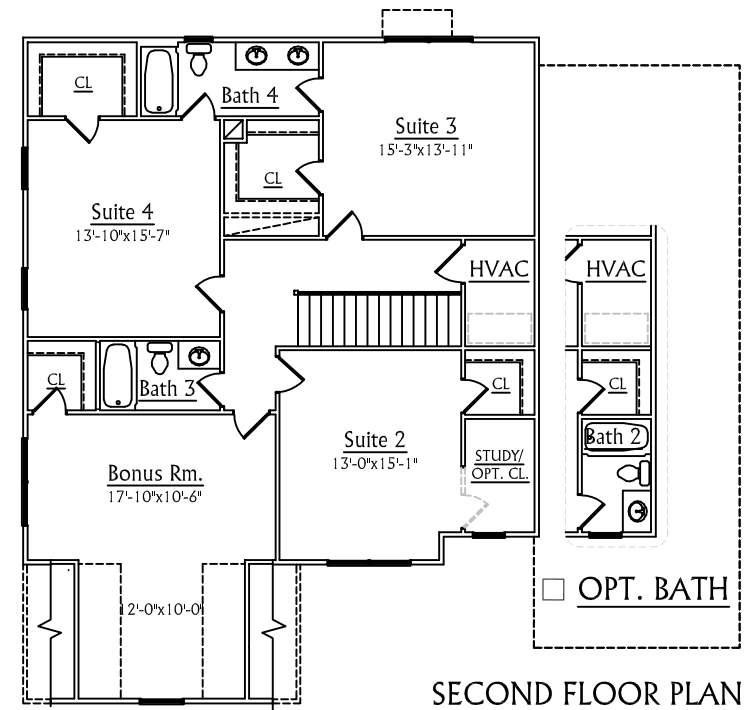

**Knotts Builders**

Presents
The Greenville 2 Story
Plan Number 3306

www.Knottsbuilder.net

Renderings and floor plans are the artist's conceptions, details and dimensions may differ from actual plans. Standard & optional features may vary. Prices are subject to change. See Community Sales Associate for information.

Knotts Builders

Presents
The Greenville 2 Story

Plan Number 3306

- Two Car Garage
- 4 Baths
- 4 Bedrooms
- Bonus Rm.
- Study
- Suite 1 Tray Clg.
- Opt. Pwdr. Rm.
- Gas Fireplace
- Opt. Screened Porch
- Opt. Morning Rm.

Knotts Builders

Presents
The Greenville 2 Story
Plan Number 3306

DAVIDSON - ELEVATION 'A'

DAVIDSON - ELEVATION 'B'

www.Knottsbuilders.net

Renderings and floor plans are the artist's conceptions, details and dimensions may differ from actual plans. Standard & optional features may vary. Prices are subject to change. See Community Sales Associate for information.