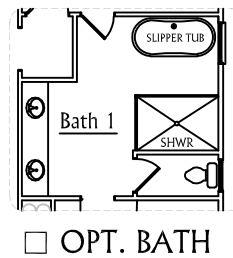

**Knotts Builders**

Presents
The Greenville 2 Story
Plan Number 3306

www.Knottsbuilder.net

Renderings and floor plans are the artist's conceptions, details and dimensions may differ from actual plans. Standard & optional features may vary. Prices are subject to change. See Community Sales Associate for information.

Knotts Builders

Presents
The Greenville 2 Story

Plan Number 3306

- Two Car Garage
- 4 Baths
- 4 Bedrooms
- Bonus Rm.
- Study
- Suite 1 Tray Clg.
- Opt. Pwdr. Rm.
- Gas Fireplace
- Opt. Screened Porch
- Opt. Morning Rm.