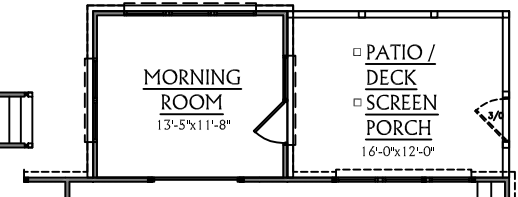

OPT. MORNING ROOM