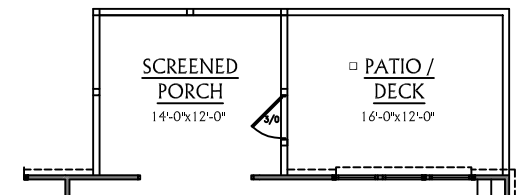

OPT. SCREENED PORCH