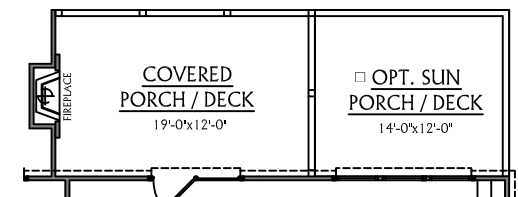

# Knotts Builders

Presents  
**The Southport**

Plan Number 2852

- 3+ Bedrooms
- 3 1/2 Baths
- Two Car Garage
- Gas Fireplace
- Bonus Room
- Opt. Guest Suite w/ Bath
- Opt. Covered Porch
- Opt. Morning Room
- Opt. Screened Porch

FIRST FLOOR PLAN

SECOND FLOOR PLAN

OPT. SCREENED PORCH

OPT. MORNING ROOM

OPT. COVERED DECK

[www.Knottsbuilders.net](http://www.Knottsbuilders.net)

Renderings and floor plans are the artist's conceptions, details and dimensions may differ from actual plans. Standard & optional features may vary. Prices are subject to change. See Community Sales Associate for information.

# Knotts Builders

Presents  
**The Southport**

Plan Number 2852

SOUTHPORT - ELEVATION 'CLASSIC'

SOUTHPORT - ELEVATION 'A'

SOUTHPORT - ELEVATION 'C'

[www.Knottsbldrs.net](http://www.Knottsbldrs.net)

Renderings and floor plans are the artist's conceptions, details and dimensions may differ from actual plans. Standard & optional features may vary. Prices are subject to change. See Community Sales Associate for information.