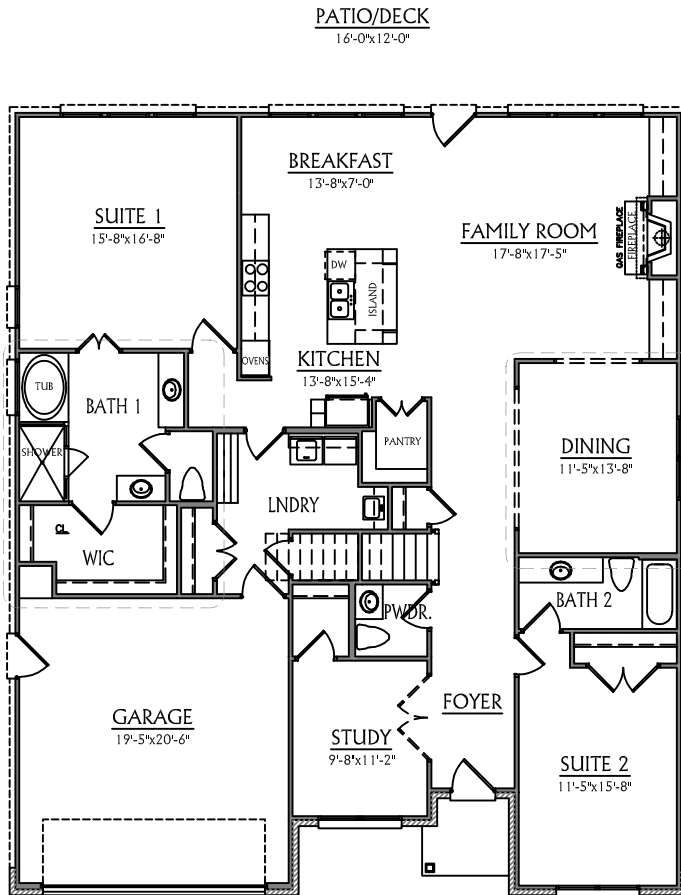

# Knotts Builders

Presents  
**The Southport**  
Plan Number 2852

SOUTHPORT - ELEVATION 'B'

[www.Knottsbuilders.net](http://www.Knottsbuilders.net)

Renderings and floor plans are the artist's conceptions, details and dimensions may differ from actual plans. Standard & optional features may vary.  
Prices are subject to change. See Community Sales Associate for information.

# Knotts Builders

Presents  
**The Southport**

Plan Number 2852

- 3+ Bedrooms
- 3 1/2 Baths
- Two Car Garage
- Gas Fireplace
- Bonus Room
- Opt. Guest Suite w/ Bath
- Opt. Covered Porch
- Opt. Morning Room
- Opt. Screened Porch

FIRST FLOOR PLAN

SECOND FLOOR PLAN

OPT. SCREENED PORCH

OPT. MORNING ROOM

OPT. COVERED DECK

[www.Knottsbuilders.net](http://www.Knottsbuilders.net)

Renderings and floor plans are the artist's conceptions, details and dimensions may differ from actual plans. Standard & optional features may vary. Prices are subject to change. See Community Sales Associate for information.