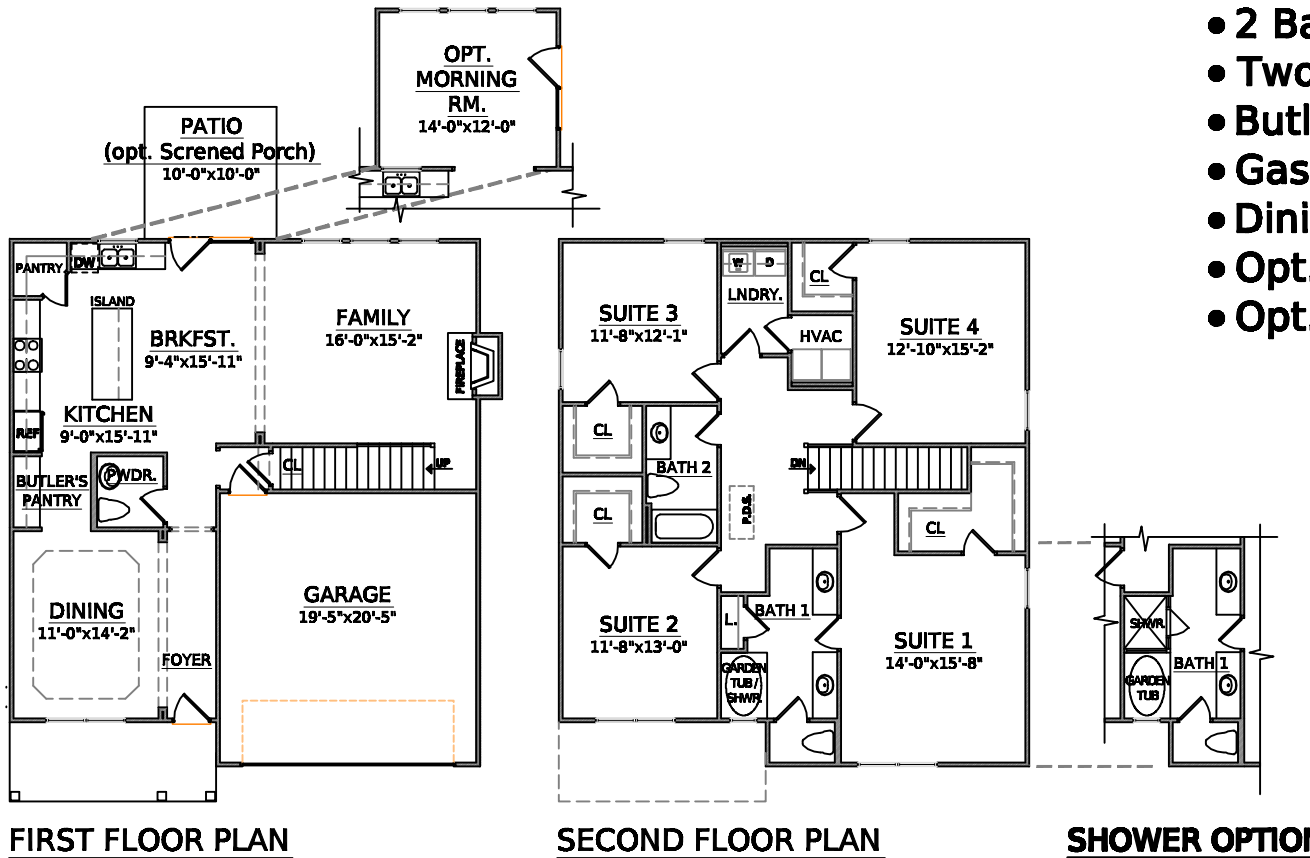

# The Westfield

Plan Number 2339

- 2 Baths / 1 Pwdr.
- Two Car Garage
- Butler's Pantry
- Gas Fireplace
- Dining Tray Ceiling
- Opt. Suite 1 Shower
- Opt. Screened Porch

For More Information, Contact: 704-247-7789 -or- [www.Knottsbuilders.net](http://www.Knottsbuilders.net)