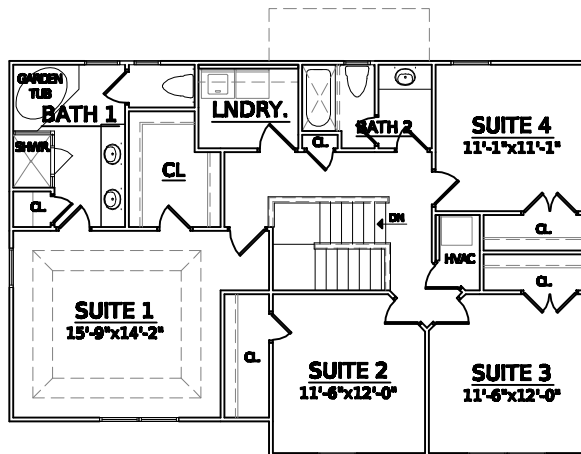

EQUAL HOUSING OPPORTUNITY

Fieldstone Manor

Knotts Builders

Presents

The Selwyn

Plan Number 2118

- 2 Baths / 1 Pwdr.
- Two Car Garage
- Large Pantry
- Gas Fireplace
- Opt. Patio
- Opt. 4 Suites
- Opt. 4 suites W/ Bath 3
- Opt. Morning Rm.