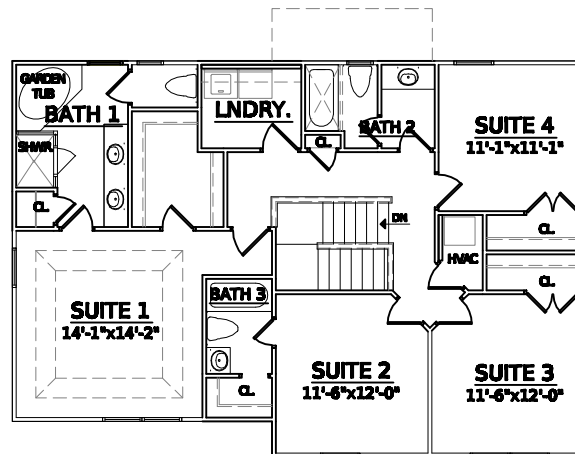

SECOND FLOOR W/ 4 SUITES AND 3 BATHS

For More Information, Contact: 704-247-7789 -or- www.Knottsbuilder.net

Renderings and floor plans are the artist's conceptions, details and dimensions may differ from actual plans. Standard & optional features may vary. Prices are subject to change. See Community Sales Associate for information.

EQUAL HOUSING OPPORTUNITY